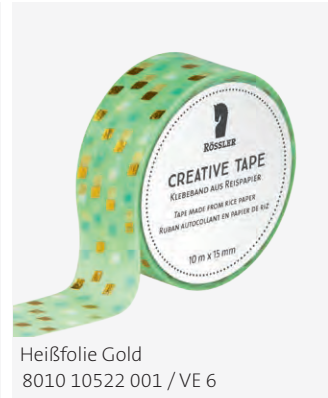

KREATIV-ACCESSOIRES CREATIVE TAPES

10 m x 15 mm